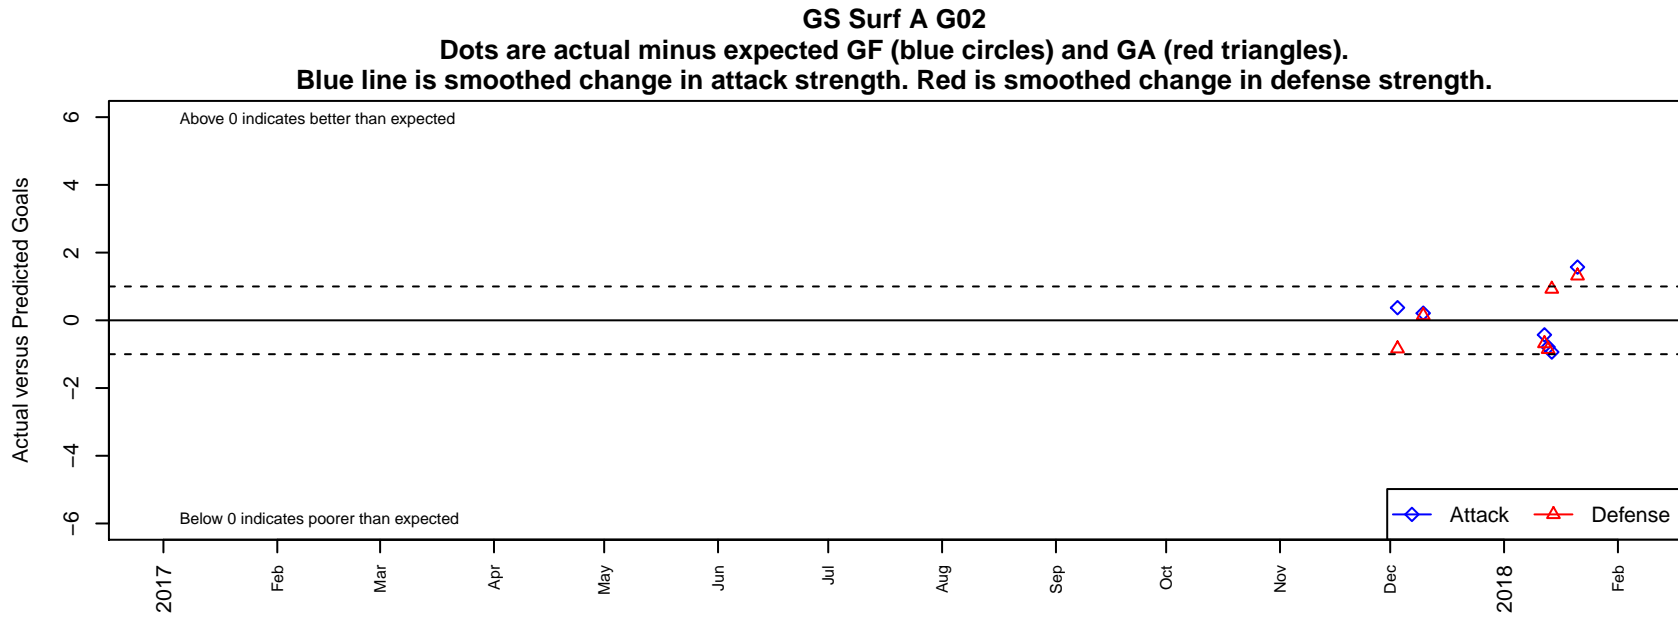

GS Surf A G02

Greater Seattle Surf
Bothel, WA
G02 total strength=1625
attack=15.41 defense=19.76
fall league = RCL G02 Div 2

alt names used:
GS Surf G02 A
Greater Seattle Surf SC

Venues played:
2017 RCL G02 Div 2
2017 PacNW Winter Classic 2002 Showcase P